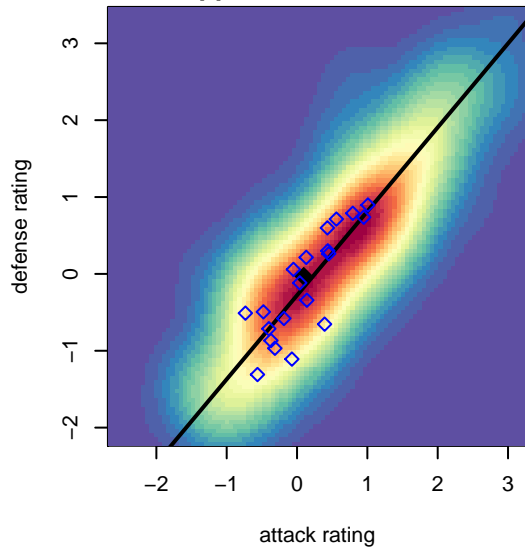

THUSC Sodium G05

Tualatin Hills United SC
 Tualatin Hills, OR
 G05 total strength=809
 attack=1.1 defense=0.97
 fall league = PTT G05 Div 1 Red NW
 spr league = Spr OYS G05 Div 2 Red

alt names used:
 TUALATIN HILLS UNITED SODIUM
 THUSC 05G Sodium
 THUSC 05G Sodium
 THUSC Sodium
 THUSC 05G Sodium

Venues played:
 2017 PCU Summer Classic Black
 2017 Mt Hood Challenge U13 Silver
 2017 PTT G05 Division 1 Red NW
 2017 OYS Founders Cup G05
 2017 Spr OYS G05 Division 2 Red

THUSC Sodium G05
 Dots are actual minus expected GF (blue circles) and GA (red triangles).
 Blue line is smoothed change in attack strength. Red is smoothed change in defense strength.

**attack and defense variance (black dot)
relative to other teams
and top 10 in region**

**attack and defense rating
relative to others at age
and all opponents in last 13 months**

Performance relative to 13 month average