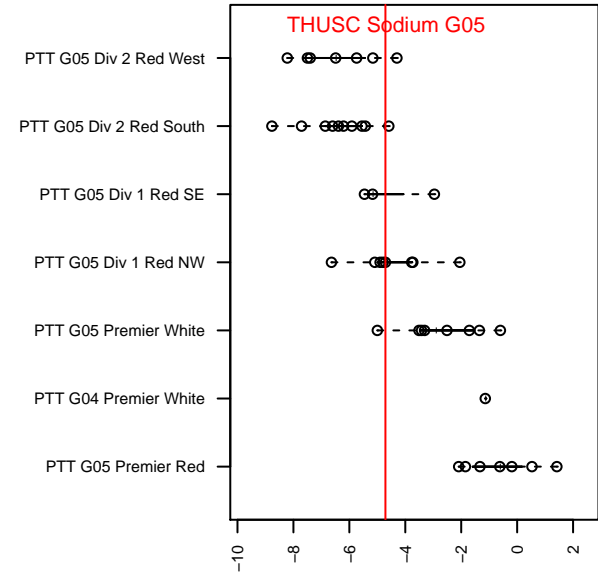

THUSC Sodium G05

Tualatin Hills United SC
 Tualatin Hills, OR
 G05 total strength=809
 attack=1.1 defense=0.97
 fall league = PTT G05 Div 1 Red NW
 spr league = Spr OYS G05 Div 2 Red

alt names used:
 TUALATIN HILLS UNITED SODIUM
 THUSC 05G Sodium
 THUSC 05G Sodium
 THUSC Sodium
 THUSC 05G Sodium

Venues played:
 2017 PCU Summer Classic Black
 2017 Mt Hood Challenge U13 Silver
 2017 PTT G05 Division 1 Red NW
 2017 OYS Founders Cup G05
 2017 Spr OYS G05 Division 2 Red

THUSC Sodium G05
 Dots are actual minus expected GF (blue circles) and GA (red triangles).
 Blue line is smoothed change in attack strength. Red is smoothed change in defense strength.

**attack and defense variance (black dot)
relative to other teams
and top 10 in region**

**attack and defense rating
relative to others at age
and all opponents in last 13 months**

Performance relative to 13 month average