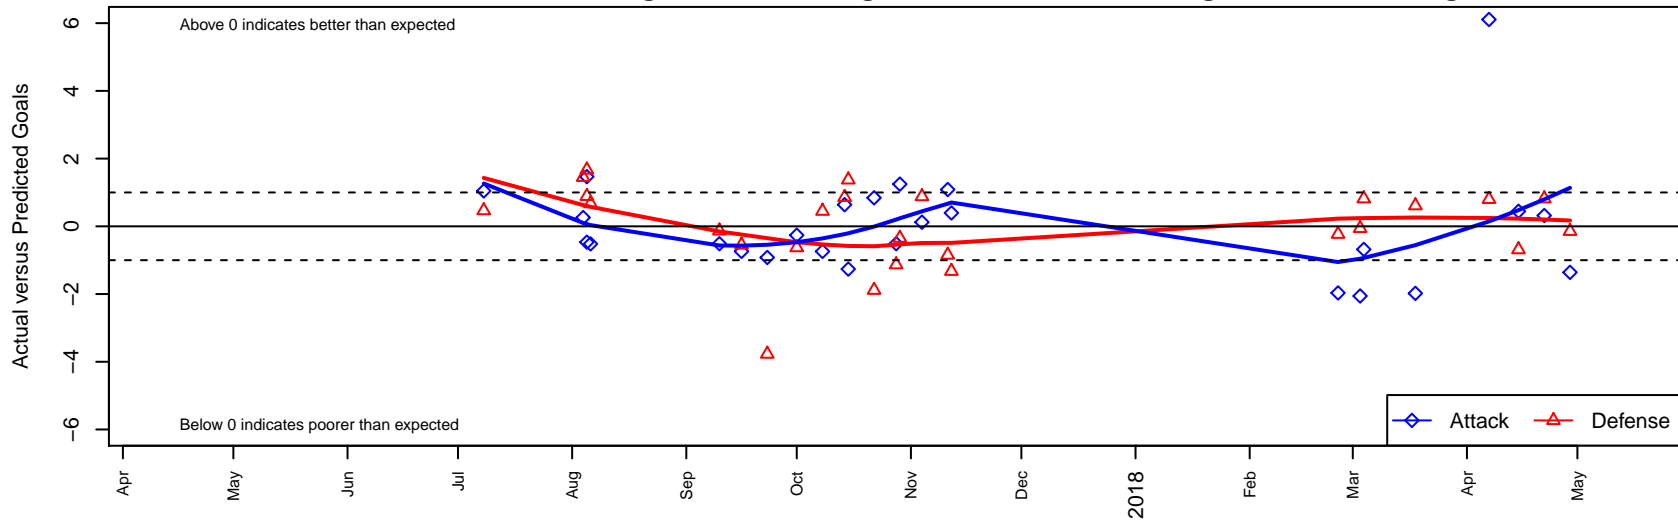

THUSC Sodium G05

Tualatin Hills United SC
 Tualatin Hills, OR
 G05 total strength=809
 attack=1.1 defense=0.97
 fall league = PTT G05 Div 1 Red NW
 spr league = Spr OYS G05 Div 2 Red

alt names used:
 TUALATIN HILLS UNITED SODIUM
 THUSC 05G Sodium
 THUSC 05G Sodium
 THUSC Sodium
 THUSC 05G Sodium

Venues played:
 2017 PCU Summer Classic Black
 2017 Mt Hood Challenge U13 Silver
 2017 PTT G05 Division 1 Red NW
 2017 OYS Founders Cup G05
 2017 Spr OYS G05 Division 2 Red

THUSC Sodium G05
 Dots are actual minus expected GF (blue circles) and GA (red triangles).
 Blue line is smoothed change in attack strength. Red is smoothed change in defense strength.

**attack and defense variance (black dot)
relative to other teams
and top 10 in region**

**attack and defense rating
relative to others at age
and all opponents in last 13 months**

Performance relative to 13 month average