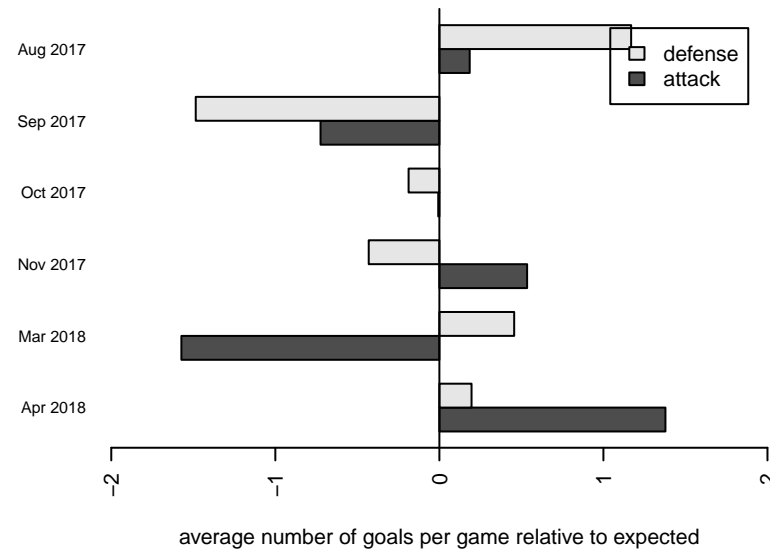

Performance relative to 13 month average