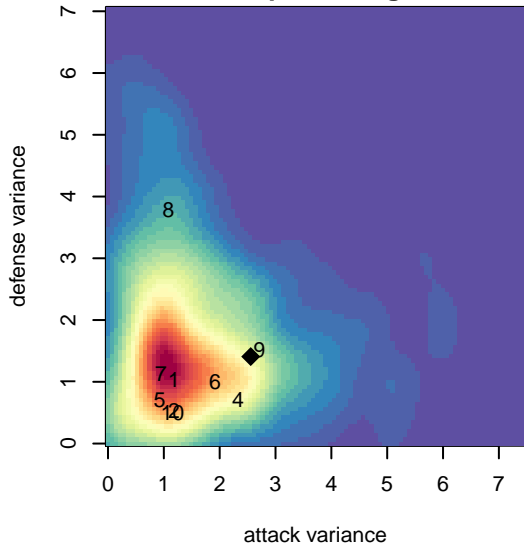

THUSC Sodium G05

Tualatin Hills United SC
 Tualatin Hills, OR
 G05 total strength=809
 attack=1.1 defense=0.97
 fall league = PTT G05 Div 1 Red NW
 spr league = Spr OYS G05 Div 2 Red

alt names used:
 TUALATIN HILLS UNITED SODIUM
 THUSC 05G Sodium
 THUSC 05G Sodium
 THUSC Sodium
 THUSC 05G Sodium

Venues played:
 2017 PCU Summer Classic Black
 2017 Mt Hood Challenge U13 Silver
 2017 PTT G05 Division 1 Red NW
 2017 OYS Founders Cup G05
 2017 Spr OYS G05 Division 2 Red

THUSC Sodium G05
 Dots are actual minus expected GF (blue circles) and GA (red triangles).
 Blue line is smoothed change in attack strength. Red is smoothed change in defense strength.

**attack and defense variance (black dot)
relative to other teams
and top 10 in region**

**attack and defense rating
relative to others at age
and all opponents in last 13 months**

Performance relative to 13 month average